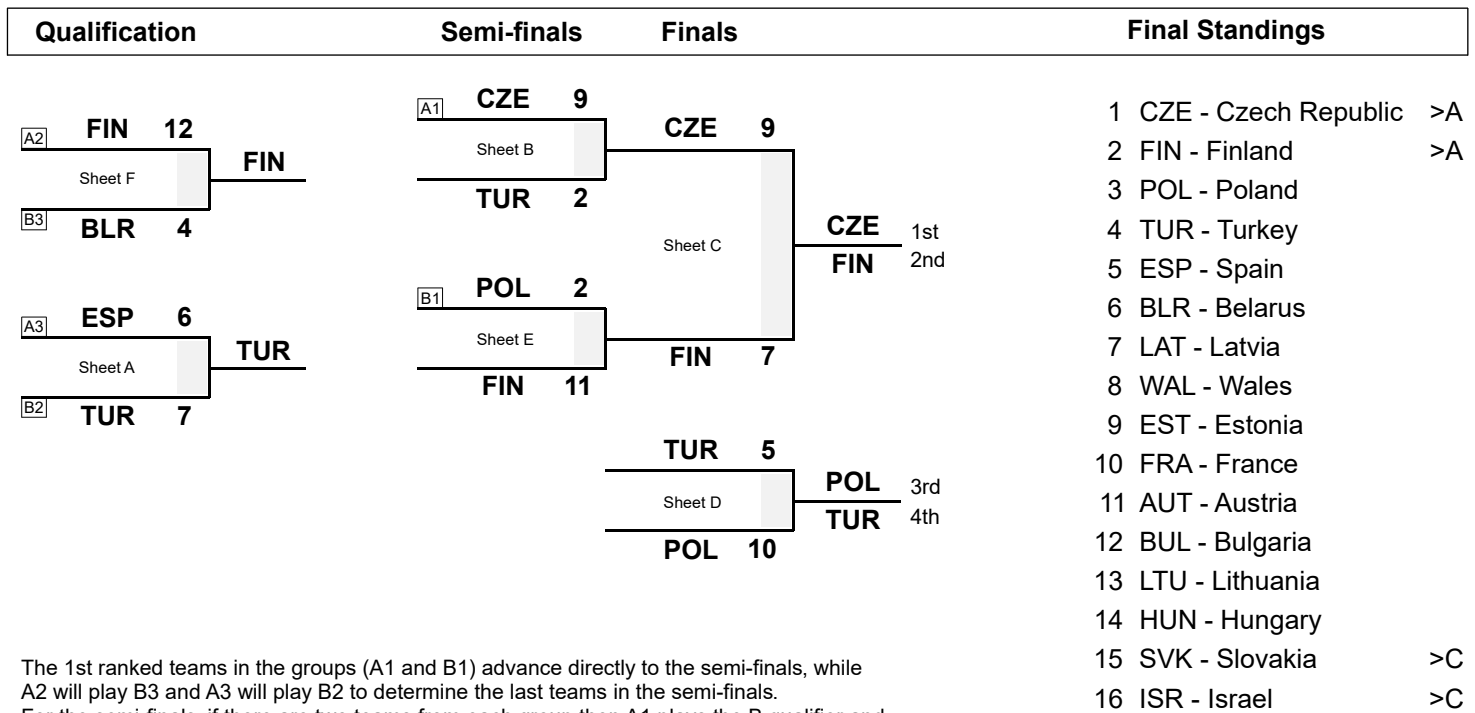

SAT 23 NOV 2019
Start Time 12:00

Finals

Session Results and Standings

Sheet	Game	Team	LSFE	1	2	3	4	5	6	7	8	9	10	Extra Ends	Total
C	9	CZE - Czech Republic	*	2	1	0	1	0	3	0	2	0	X		9
	10	FIN - Finland		0	0	1	0	3	0	1	0	2	X		7
D	10	TUR - Turkey		0	0	1	0	3	0	1	0	0	X		5
	9	POL - Poland	*	2	2	0	1	0	2	0	1	2	X		10

Play-offs Bracket

The 1st ranked teams in the groups (A1 and B1) advance directly to the semi-finals, while A2 will play B3 and A3 will play B2 to determine the last teams in the semi-finals. For the semi-finals, if there are two teams from each group then A1 plays the B qualifier and B1 plays the A qualifier; if there are three teams from the same group then the 1st ranked team of that group plays the 3rd ranked team from the same group, and the 1st ranked team of the other group plays the 2nd ranked team from the group that qualified 3 teams.

Legend:	>A To A-Division	>C To C-Division	LSFE(*) Last Stone First End
	X Unplayed/unfinished end due to concession		

Host plus the two best ranked teams are qualified for the World Qualification Event
CZE, FIN and POL are qualified for the World Qualification Event 2020 in Lohja, Finland